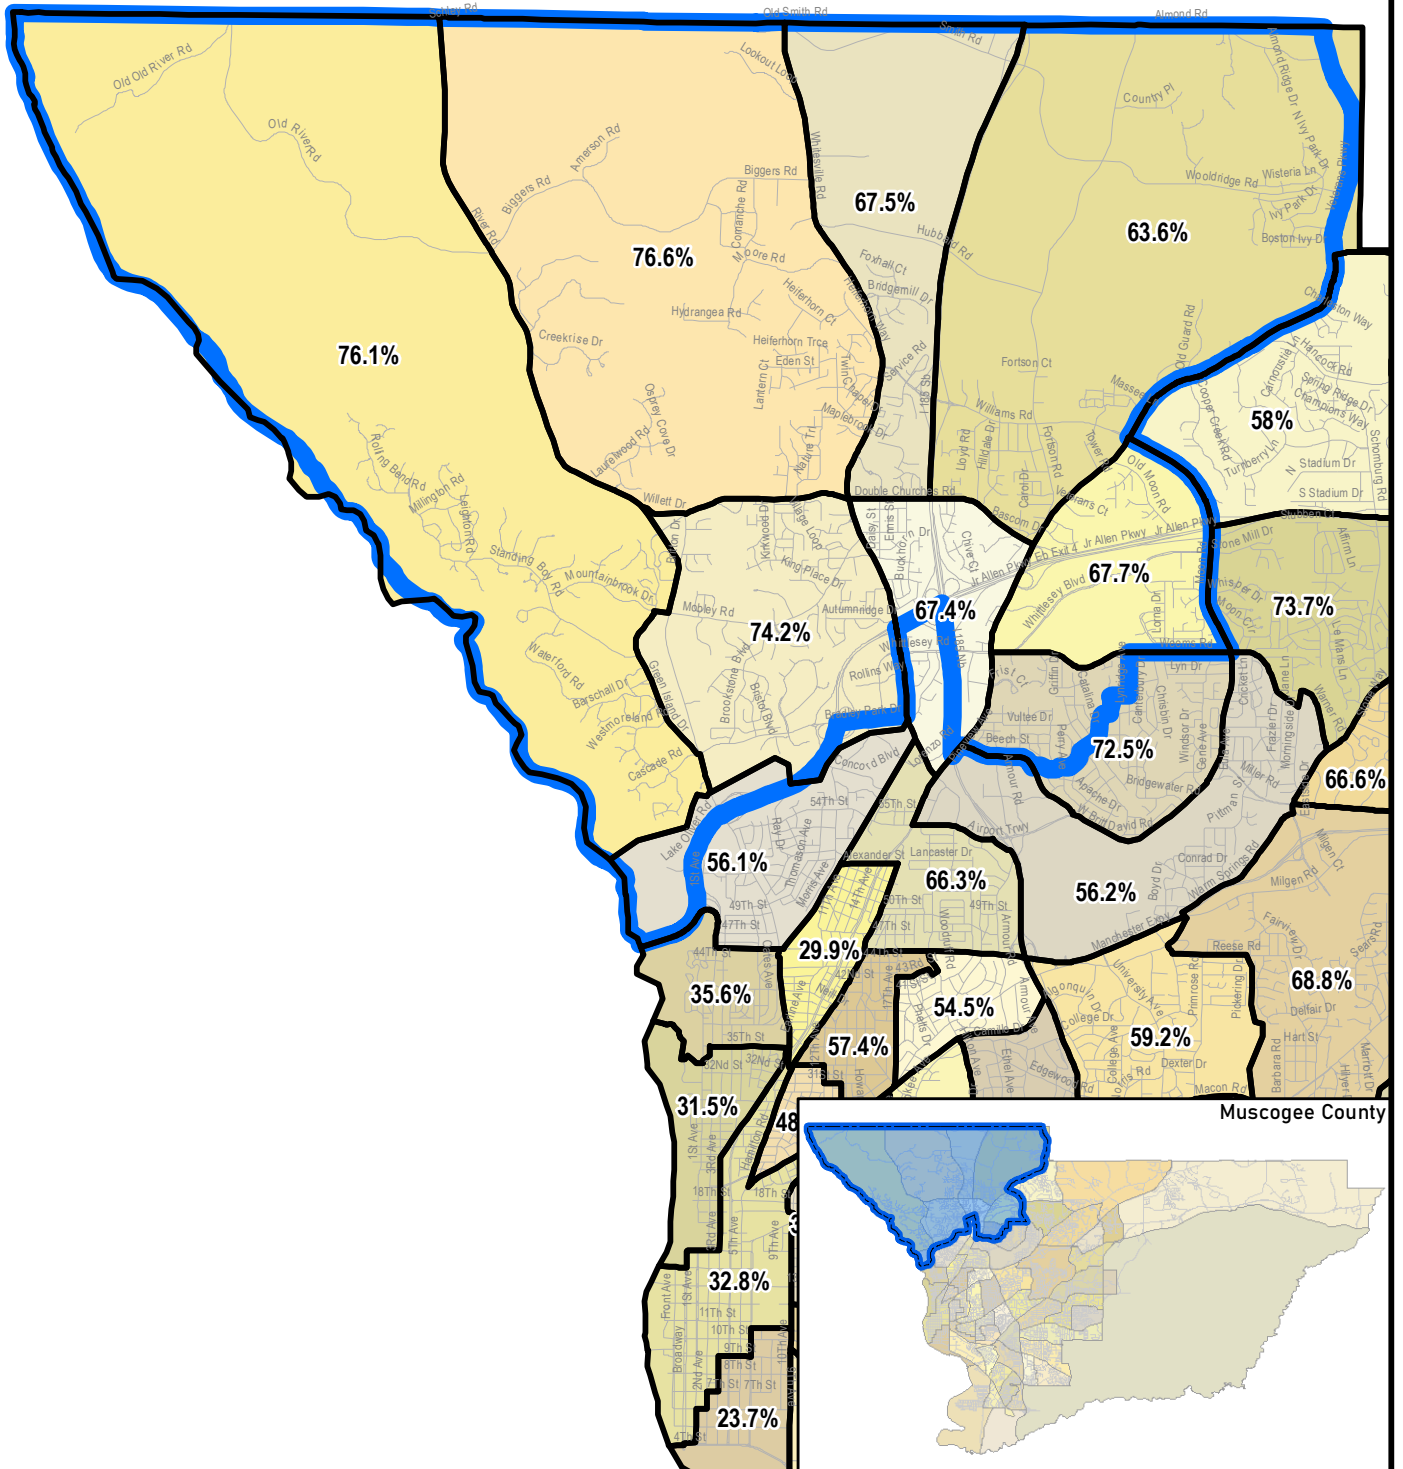

# Columbus - Muscogee City Council District 2

## 2020 Census Self-Response Rate (%) by Census Tract

\* as of 8/25/2020

Columbus-Muscogee County Self-Response: 43.6%  
 Georgia Self-Response: 59.9%  
 National Self-Response: 64.5%

City Council District  
 56.7% Census Tract and Response Rate