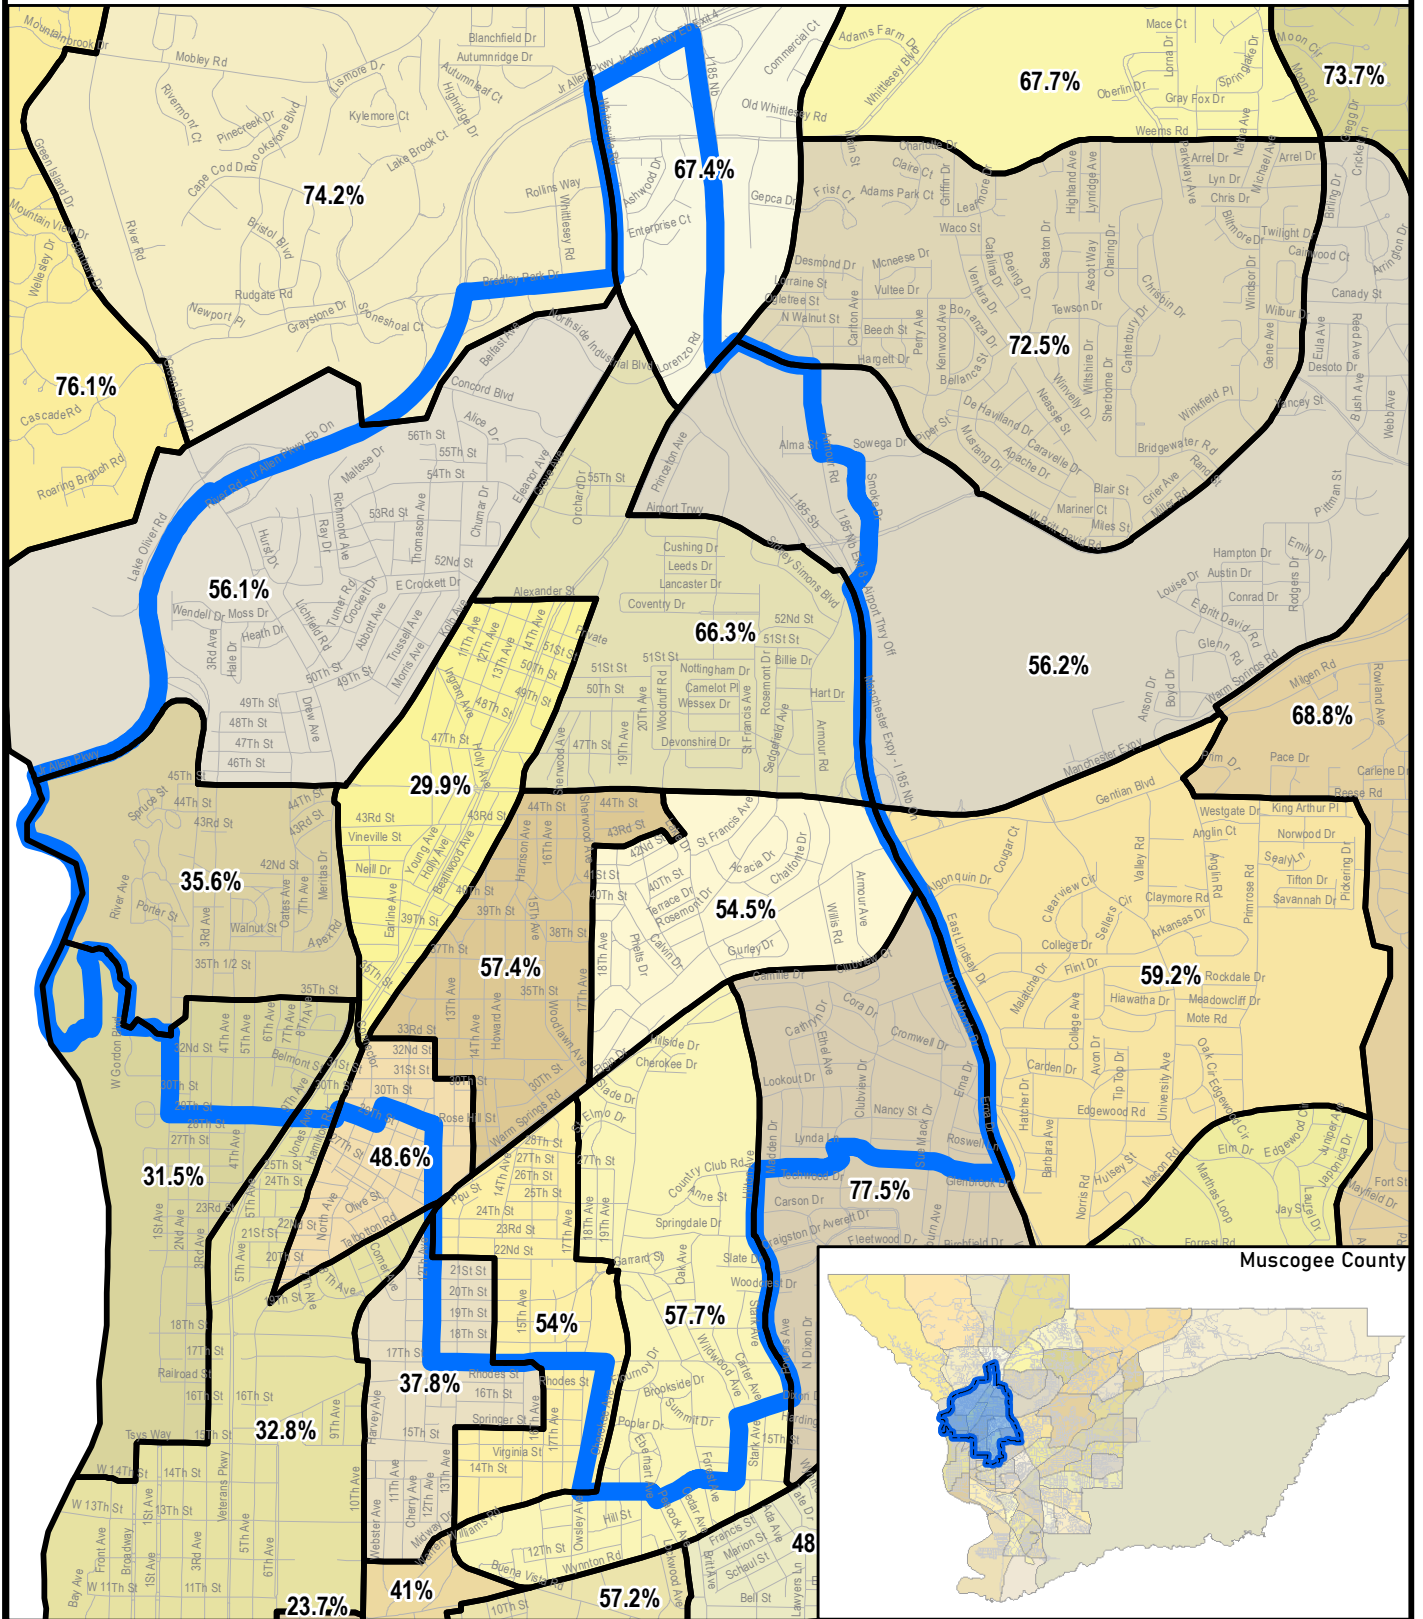

# Columbus - Muscogee City Council District 8

## 2020 Census Self-Response Rate (%) by Census Tract

\* as of 8/25/2020

Columbus-Muscogee County Self-Response: 43.6%  
 Georgia Self-Response: 59.9%  
 National Self-Response: 64.5%

City Council District  
 56.7% Census Tract and Response Rate